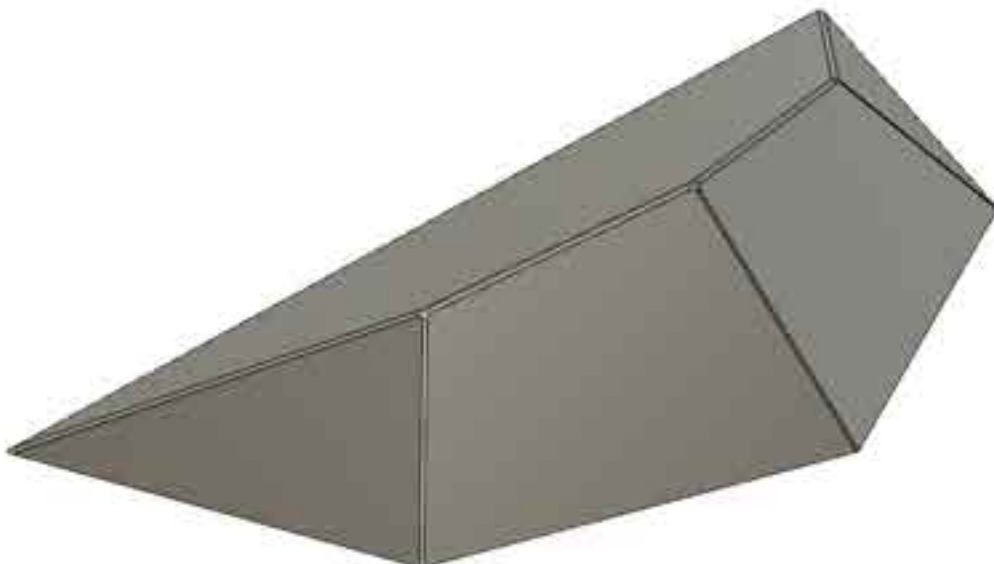

Wedge L (1200 x 60 x 210mm)
AUD $289

Wedge XL (1600 x 800 x 280)
AUD $379